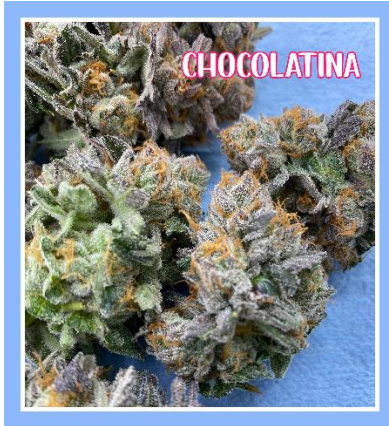

CHOCOLATINA

Exotic Genetix

Best known for its super delicious flavor, Chocolatina is the perfect bud for any indica lover who wants to kick back after a long and stressful day. The high starts fast and hard with a rush of heady effects, lifting the spirits with a creative happiness that fills you with an almost giddy unfocused euphoria.

A fun cross of Mint Chocolate Chip x Tina bred by Exotic Genetics. Bright greens and purple pop in the jar. Frosty trichomes can be seen through the buds, even down to the stems.

Sweet with a subtle hint of chocolate. Earthy, sweet. Immediate euphoric with a mild energetic kick, followed by mellow relaxation.

An ideal wake and bake strain, Chocolatina and a cup of coffee will start your day off right. Smoke your worries away and dive in!

Mother: Tina

Father: Mint Chocolate Chip

Family: 70/30 Indica

Growing Conditions: Multi-topped Bush