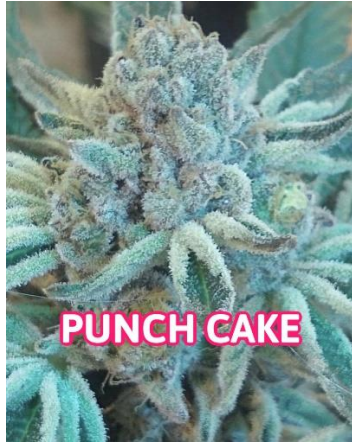

PUNCH CAKE

Punch Cake is a mostly indica variety from Elev8 Seeds and can be cultivated indoors and outdoors.

Type: Indica Dominant

Genetics: Purple Punch x Wedding Cake

Flowering: 8-9 Weeks

Yield: Excellent

Potency: High

Wedding Cake is a cross of Girl Scout Cookies and Cherry Pie that took the California cannabis community by storm. This treat is rich with tangy sweet earth and pepper, taking its dimensions from its OG and Durban Poison heritage. Wedding Cake regularly tests 25% THC or greater.

Purple Punch is a legendary cross of Granddaddy Purple and Tahoe OG known for its insane amount of frost and delicious grape terpene profile.